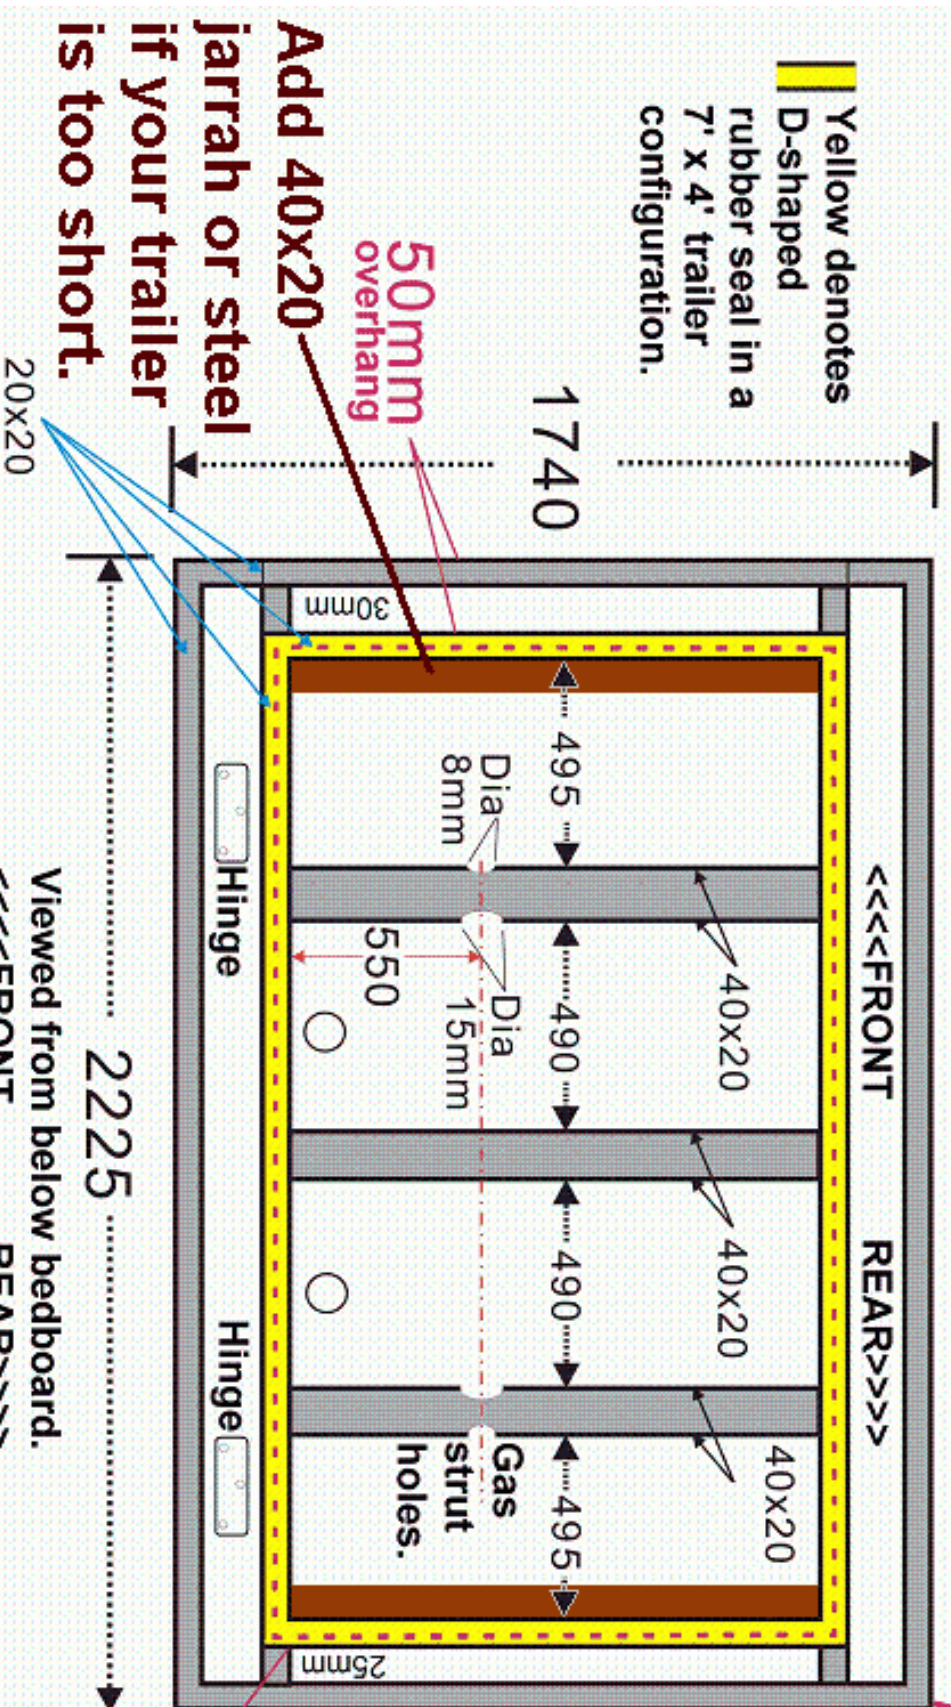

# GALAXY Outdoor Campers

Our tops have been made to fit a standard 7-foot (7') trailer length (2133.60mm). If you wish to make your trailer longer than this, then know the travelling cover hangs under the travelling frame by 10mm.

2130

<<<<FRONT REAR>>>>

Viewed from below bedboard.  
<<<<FRONT REAR>>>>

2225

The travelling cover protrudes down by 10 mm.

1270

1310

45mm overhang

Height from ground to top of Trailer: 940mm to 1060mm with 980mm optimum.

## 18sqm & 24sqm Camper-Trailer Tent-Tops