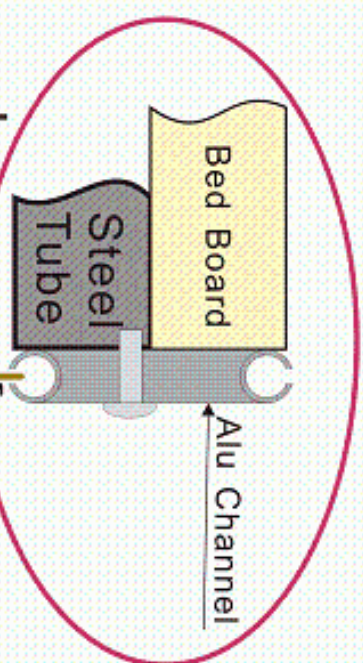

# GALAXY Outdoor Campers

Our tops have been made to fit a standard 7-foot (7') trailer length (2133.60mm). If you wish to make your trailer longer than this, then know the travelling cover hangs under the travelling frame by 10mm.

2130

<<<<FRONT REAR>>>>

Viewed from below bedboard.  
<<<<FRONT REAR>>>>

2225

The travelling cover protrudes down by 10 mm.

1270

1310

45mm overhang

Height from ground to top of Trailer: 940mm to 1060mm with 980mm optimum.

## 18sqm & 24sqm Camper-Trailer Tent-Tops